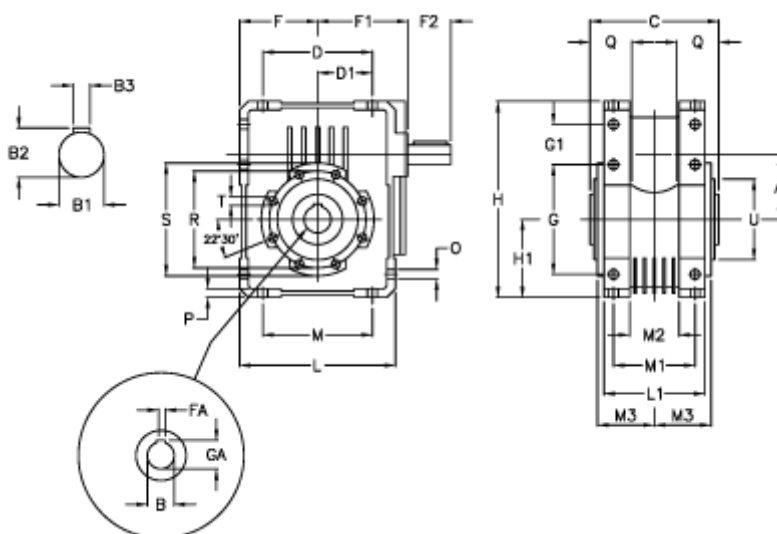

Article number: 3922110030700

Description: Worm gear with solid input shaft  
W 110U-30-HS unassembled

## Measures

A = 110.10	Description = W 110U-xx-HS	H = 308.0	O = 14.0
B = 42	F = 125.0	H1 = 125.0	P = 14
B1 = 25	F1 = 157.0	L = 250	Q = 45
B2 = 28.0	F2 = 60	L1 = 143	R = 165
B3 = 8	FA = 12	M = 184	S = 200
C = 155	G = 184	M1 = 115	T = M12x19
D = 174.0	G1 = 58.0	M2 = 69	U = 130
D1 = 82.0	GA = 45.3	M3 = 73.0	